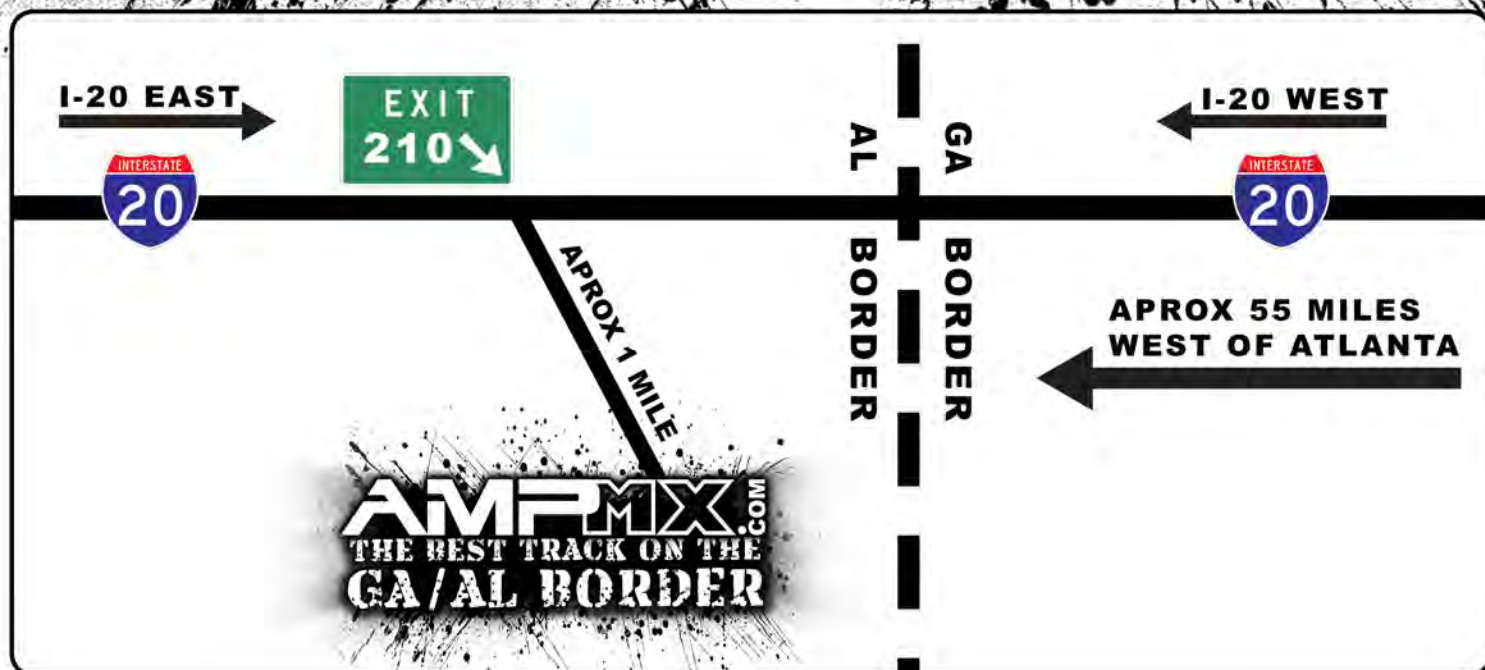

AMP MX .COM

THE BEST TRACK ON THE GA / AL BORDER

FIRST EXIT (#210) INSIDE THE GEORGIA / ALABAMA BORDER

GPS Coordinates : 33.64242, -85.399432

FROM ATLANTA : Take I-20 West toward AL to Exit # 210 (1st exit inside AL).

Take a LEFT at end of ramp onto County Rd 49.

Travel aprox 1 mile.

ampMX will be on the right.

FROM BIRMINGHAM : Take I-20 East to Exit # 210 (County Rd 49).

Take a RIGHT at end of ramp.

Travel aprox 1 mile.